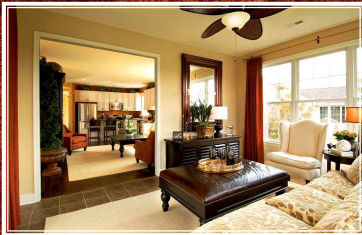

Quick Settlement Home

THE BLUEBELL CLASSIC AT SPRING MEADOW

Available 60 - 90 days from release of contingencies

(59 Cornflower Court, Smyrna, DE)

Homesite #66

Sample interior photography shown.

- 2 Bedrooms, 2.5 Baths, Loft
- 2 Car Garage with Storage Area
- Extended Great Room
- Sunroom
- Large Walk-in Closets in Owner's Suite